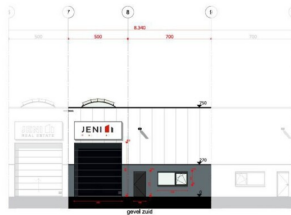

FOR RENT - SME-UNIT

3020 Herent

€ 2.500

Ref. 6505922

ABM:Alto

ABM:Altos

ABM:Alto

Surf. Living: 240m²

DESCRIPTION

FINANCIAL

Price: € 2.500,00 per month

PARKING

Parkings outside: 2

BUILDING

Surface: 240,00 m²

State: New